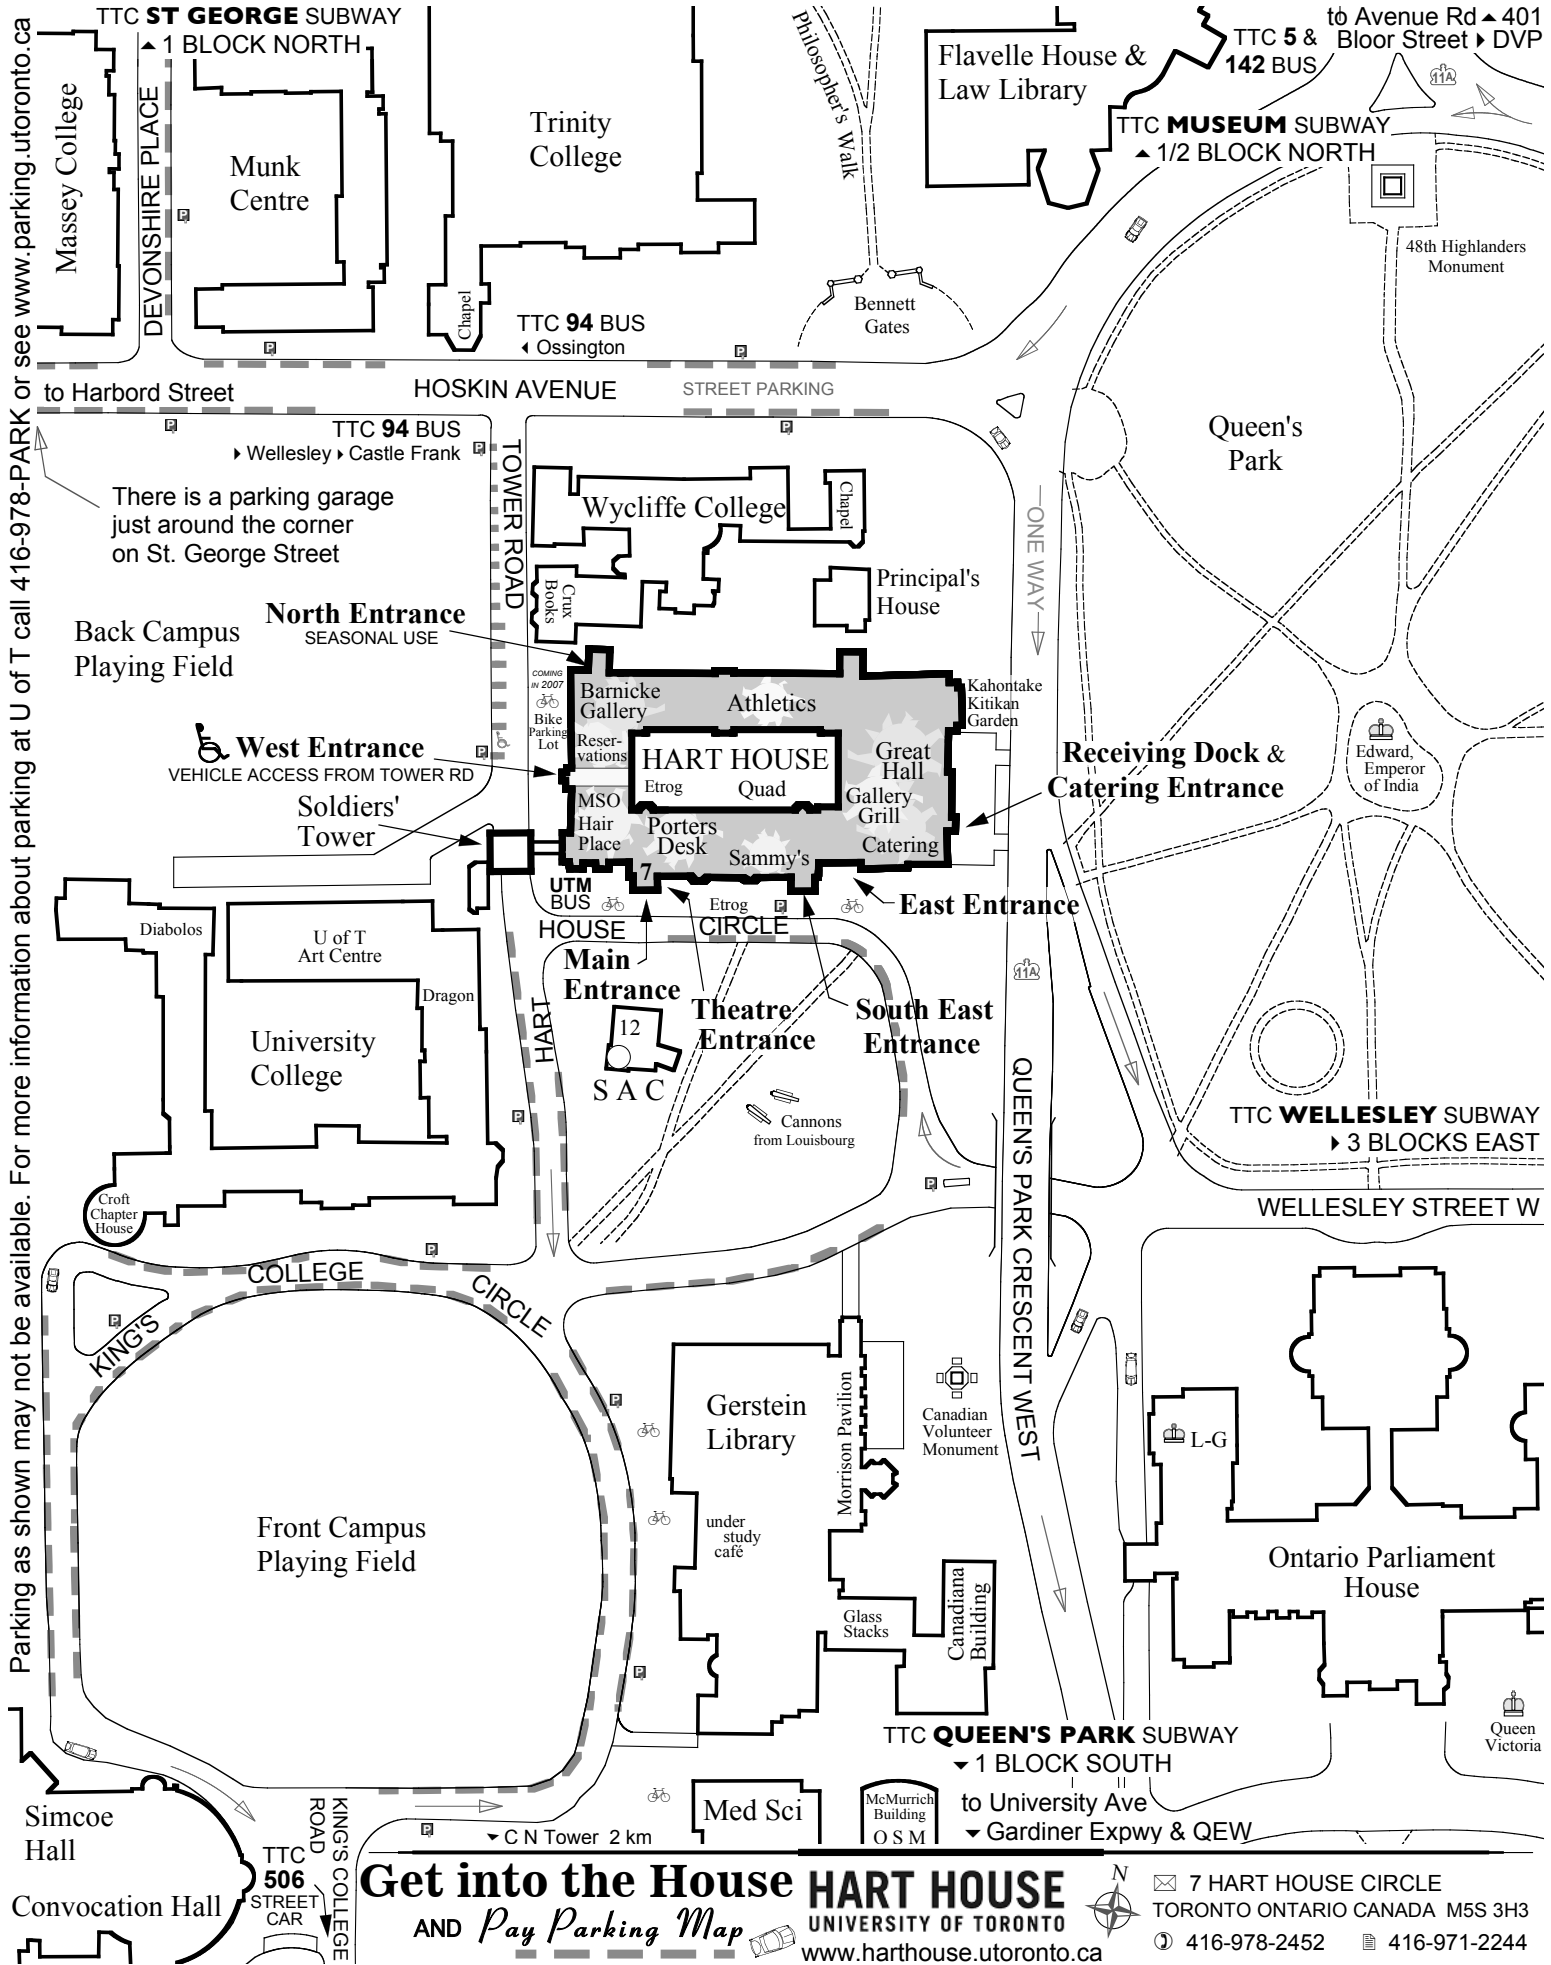

Parking as shown may not be available. For more information about parking at U of T call 416-978-PARK or see www.parking.utoronto.ca

to Avenue Rd ▲ 401 Bloor Street ▶ DVP  
TTC 5 & 142 BUS  
TTC MUSEUM SUBWAY ▲ 1/2 BLOCK NORTH  
48th Highlanders Monument  
Queen's Park  
Edward, Emperor of India  
TTC WELLESLEY SUBWAY ▶ 3 BLOCKS EAST  
WELLESLEY STREET W  
TTC QUEEN'S PARK SUBWAY ▼ 1 BLOCK SOUTH  
to University Ave ▼ Gardiner Expwy & QEW  
C N Tower 2 km  
McMurrich Building OSM  
Med Sci

# Get into the House HART HOUSE

UNIVERSITY OF TORONTO  
www.harhouse.utoronto.ca

AND Pay Parking Map

7 HART HOUSE CIRCLE  
TORONTO ONTARIO CANADA M5S 3H3  
416-978-2452 416-971-2244

Simcoe Hall  
Convocation Hall  
TTC 506 STREET CAR  
KING'S COLLEGE ROAD

West Entrance VEHICLE ACCESS FROM TOWER RD  
Soldiers' Tower  
Diabolos  
U of T Art Centre  
Dragon  
University College  
Croft Chapter House  
College Circle

TOWER ROAD  
Wycliffe College  
Principal's House  
Athletics  
Great Hall  
Gallery Grill  
Catering  
Etrog Quad  
Porters Desk  
Sammy's  
Etrog  
CIRCLE  
Main Entrance  
Theatre Entrance  
South East Entrance  
SAC  
Cannons from Louisbourg

ONE WAY  
Receiving Dock & Catering Entrance  
East Entrance  
QUEEN'S PARK CRESCENT WEST  
TTC WELLESLEY SUBWAY  
3 BLOCKS EAST  
WELLESLEY STREET W

Front Campus Playing Field  
KING'S  
Morrison Pavilion  
Canadian Volunteer Monument  
Glass Stacks  
Canadiana Building  
L-G  
Ontario Parliament House  
Queen Victoria